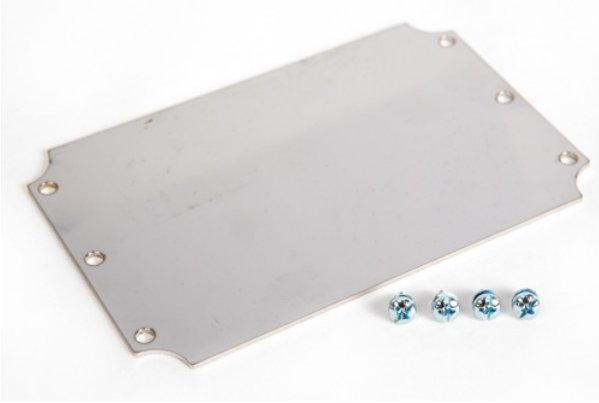

**651.074.000**  
**Mounting plate**

## Accessories

### Accessories

ROLEC's portfolio also includes matching front plates, mounting plate, supporting rails and terminal blocks as well as a range of cable glands, blanking plugs etc.