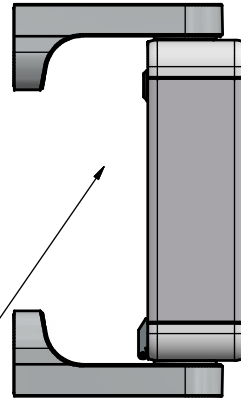

Wall connection profiPANEL 501.100.300

optional for profile depth 90 or 150

- cable outlet: standard on top, optional on bottom
- Wall connection suitable for DVI-connector

profile depth 90mm

profile depth 150mm

optional: desk position, then cable outlet on left side

138° (standard rotation angle)

Material	Aluminium powdercoated RAL 7035
Covers	1.4301 powdercoated RAL 7035
Protection	IP54 EN 60529