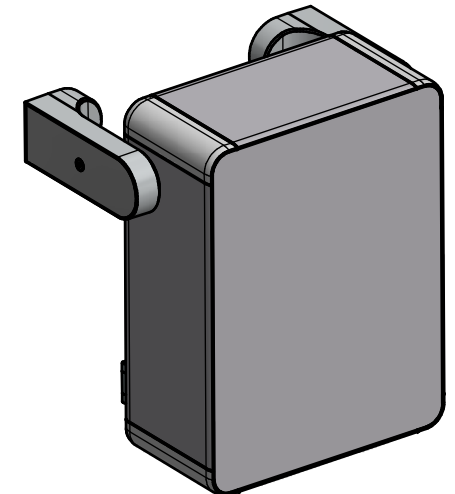

Wall connection profiPANEL 501.100.300

optional for profile depth 90 or 150

- cable outlet: standard on top, optional on bottom
- Wall connection suitable for DVI-connector

profile depth 90mm

profile depth 150mm

optional: desk position, then cable outlet on left side

138° (standard rotation angle)

Material	Aluminium powdercoated RAL 7035
Covers	1.4301 powdercoated RAL 7035
Protection	IP54 EN 60529