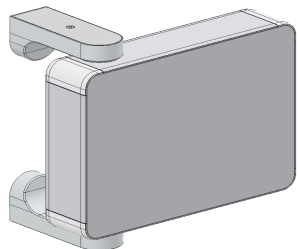

Wall connection profiPANEL 501.100.300

optional for profile depth 90 or 150

- cable outlet: standard on top, optional on bottom
- Wall connection suitable for DVI-connector

profile depth 90mm

profile depth 150mm

optional: desk position, then cable outlet on left side

138° (standard rotation angle)

Material	Aluminium powdercoated RAL 7035
Covers	1.4301 powdercoated RAL 7035
Protection	IP54 EN 60529