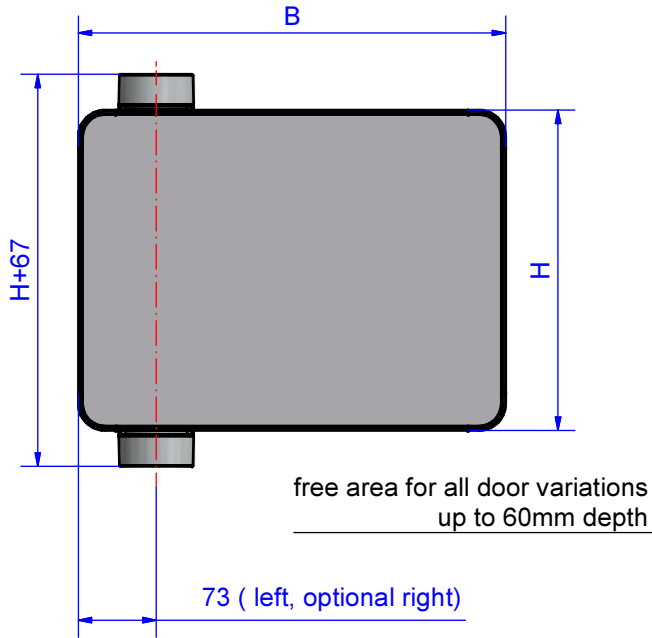

Wall connection profiPANEL 501.100.300

optional for profile depth 90 or 150

- cable outlet: standard on top, optional on bottom
- Wall connection suitable for DVI-connector

profile depth 90mm

profile depth 150mm

optional: desk position, then cable outlet on left side

138° (standard rotation angle)

Material	Aluminium powdercoated RAL 7035
Covers	1.4301 powdercoated RAL 7035
Protection	IP54 EN 60529