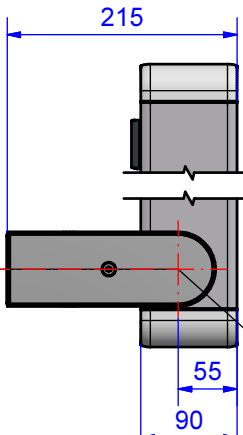

Wall connection profiPANEL 501.100.300

optional for profile depth 90 or 150

- cable outlet: standard on top, optional on bottom
- Wall connection suitable for DVI-connector

profile depth 90mm

profile depth 150mm

optional: desk position, then cable outlet on left side

138° (standard rotation angle)

Material	Aluminium powdercoated RAL 7035
Covers	1.4301 powdercoated RAL 7035
Protection	IP54 EN 60529