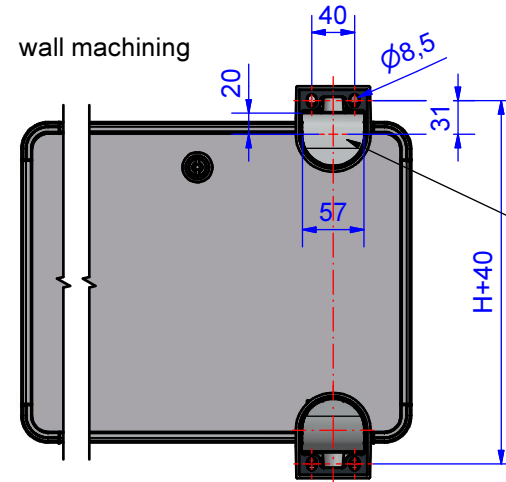

Wall connection profiPANEL 501.100.300

optional for profile depth 90 or 150

- cable outlet: standard on top, optional on bottom
- Wall connection suitable for DVI-connector

profile depth 90mm

profile depth 150mm

optional: desk position, then cable outlet on left side

138° (standard rotation angle)

Material	Aluminium powdercoated RAL 7035
Covers	1.4301 powdercoated RAL 7035
Protection	IP54 EN 60529