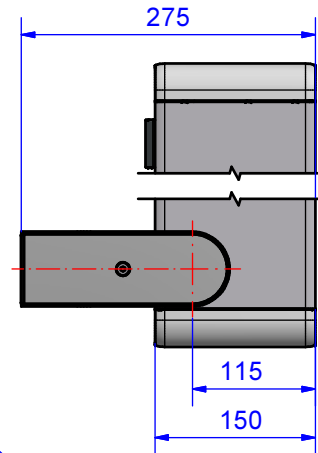

Wall connection profiPANEL 501.100.300

optional for profile depth 90 or 150

- cable outlet: standard on top, optional on bottom
- Wall connection suitable for DVI-connector

profile depth 90mm

profile depth 150mm

optional: desk position, then cable outlet on left side

138° (standard rotation angle)

Material	Aluminium powdercoated RAL 7035
Covers	1.4301 powdercoated RAL 7035
Protection	IP54 EN 60529