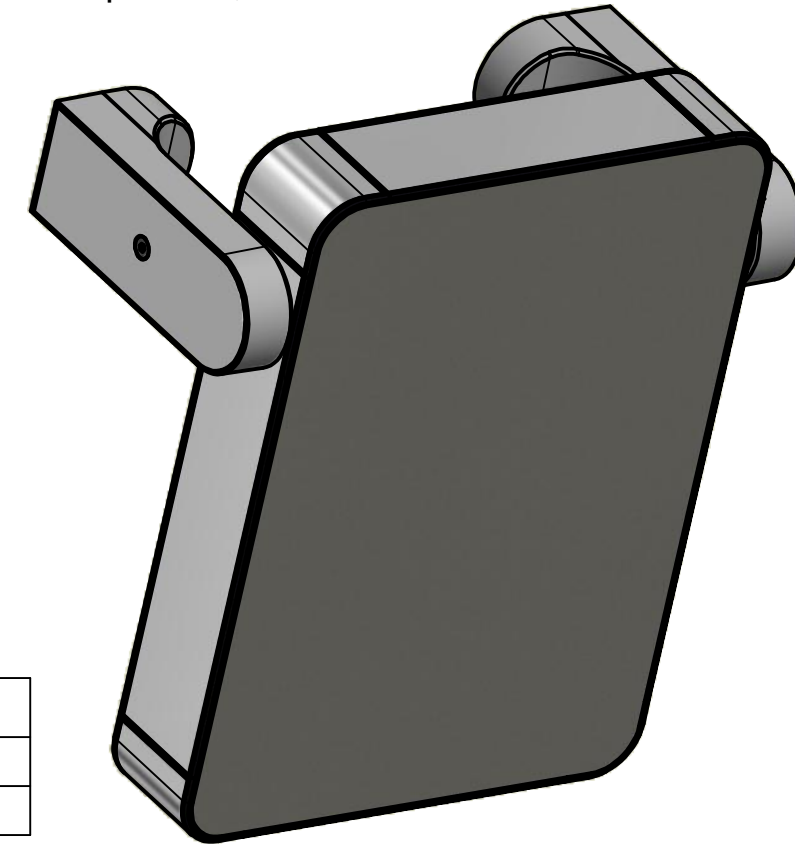

wall connection multiPANEL 501.100.200

free area for all door variations

138° (standard rotation angle)

optional: desk position, then cable outlet on left side

Material	Aluminium powdercoated RAL 9005
Covers	1.4301 grinded
Protection	IP54 EN 60529