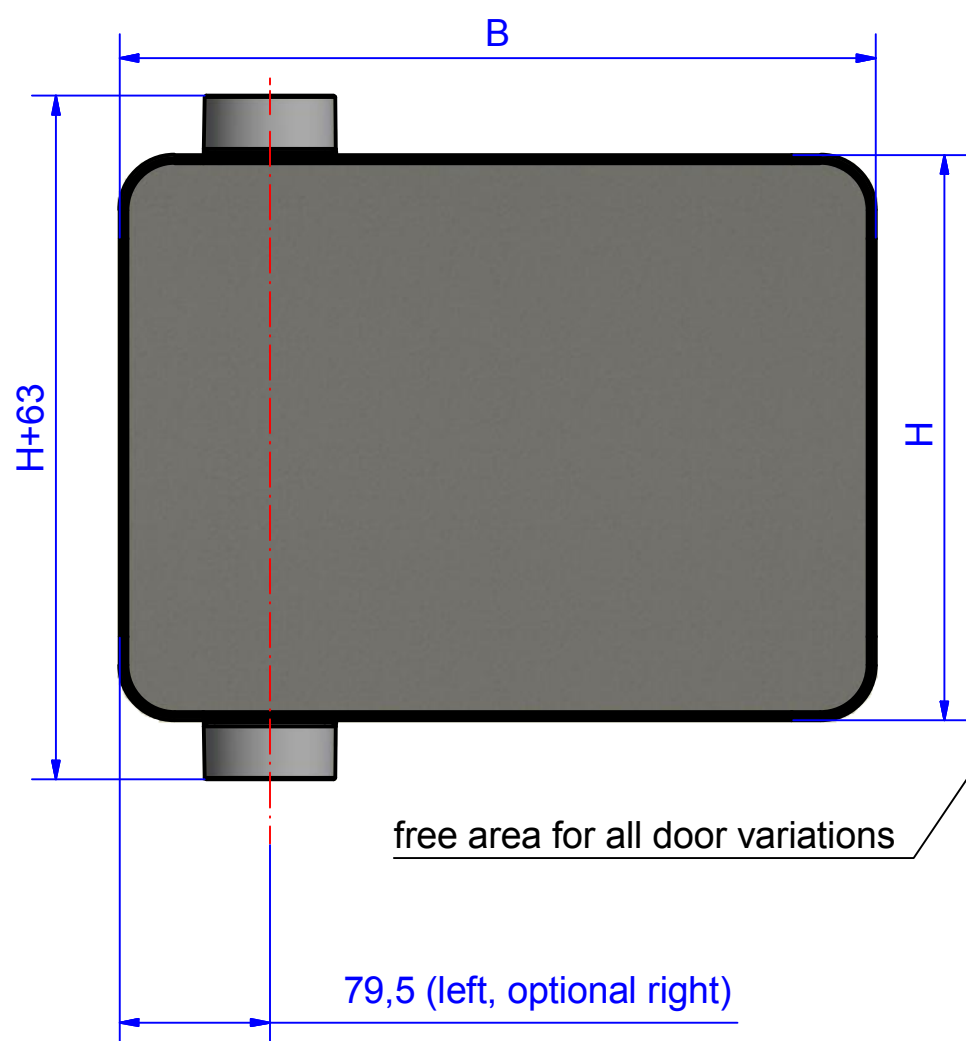

wall connection multiPANEL 501.100.200

free area for all door variations

138° (standard rotation angle)

optional: desk position, then cable outlet on left side

Material	Aluminium powdercoated RAL 9005
Covers	1.4301 grinded
Protection	IP54 EN 60529