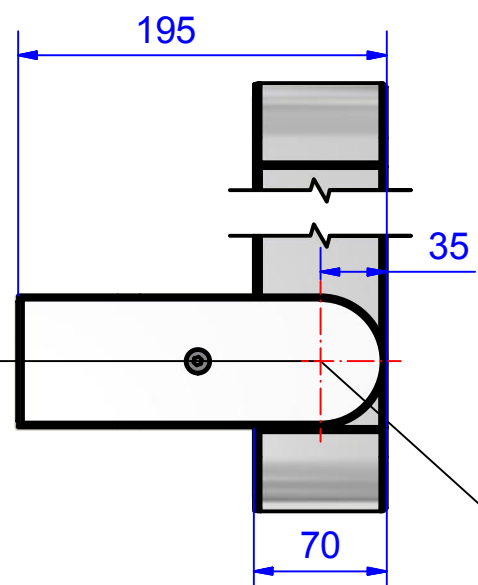

wall connection multiPANEL 501.100.200

free area for all door variations

138° (standard rotation angle)

optional: desk position, then cable outlet on left side

Material	Aluminium powdercoated RAL 9005
Covers	1.4301 grinded
Protection	IP54 EN 60529