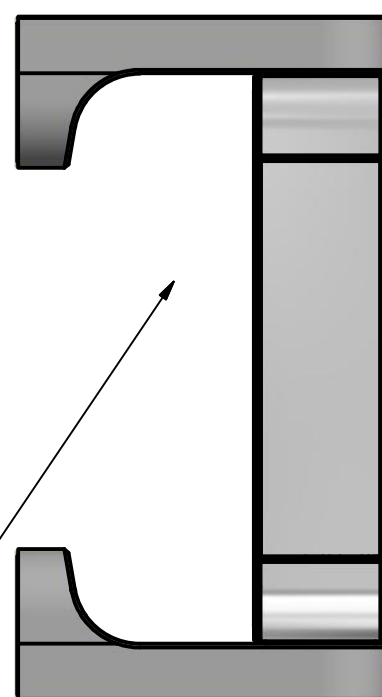

wall connection multiPANEL 501.100.200

free area for all door variations

138° (standard rotation angle)

optional: desk position, then cable outlet on left side

Material	Aluminium powdercoated RAL 9005
Covers	1.4301 grinded
Protection	IP54 EN 60529