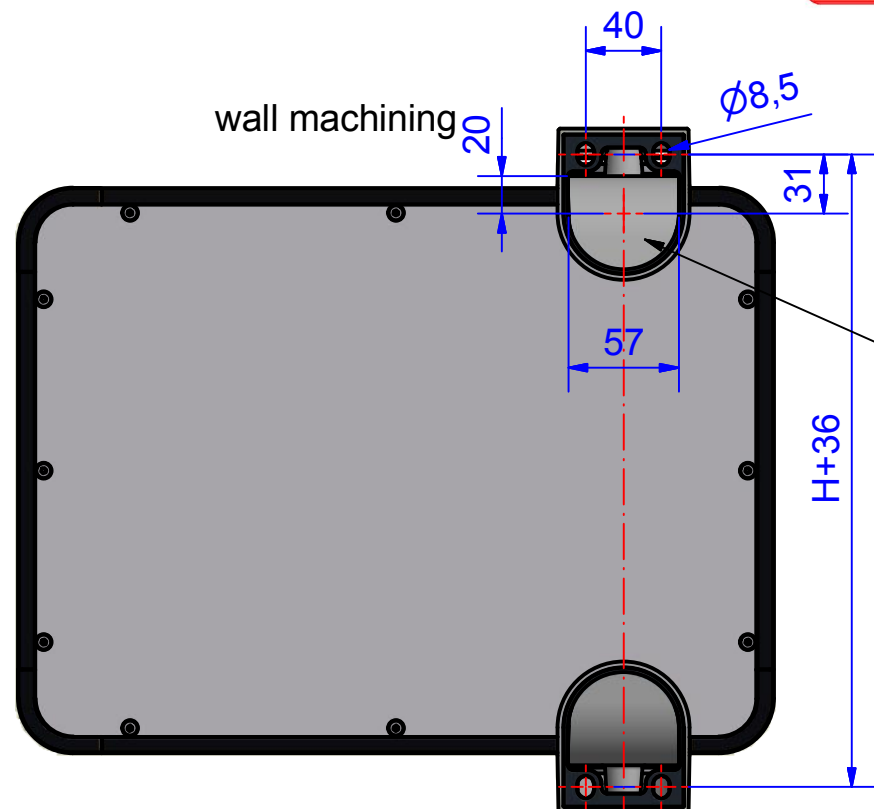

wall connection multiPANEL 501.100.200

free area for all door variations

138° (standard rotation angle)

optional: desk position, then cable outlet on left side

Material	Aluminium powdercoated RAL 9005
Covers	1.4301 grinded
Protection	IP54 EN 60529