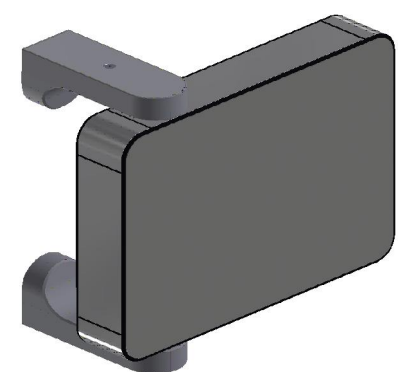

wall connection multiPANEL 501.100.200

free area for all door variations

138° (standard rotation angle)

optional: desk position, then cable outlet on left side

Material	Aluminium powdercoated RAL 9005
Covers	1.4301 grinded
Protection	IP54 EN 60529